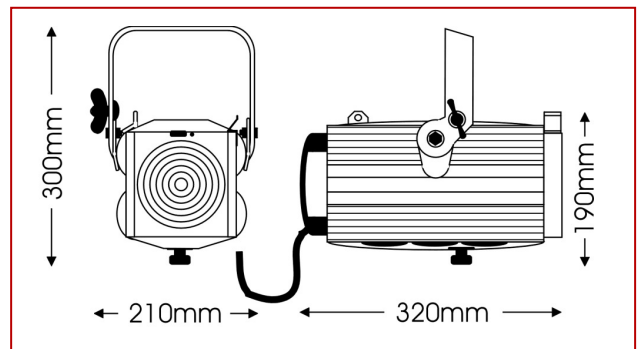

Operational specifications

Focus adjustment	slide focus with control underneath
Lamp alignment	factory set
Beam Shaping	4-leaf barndoor
Positional adjustment	single rim-clamp tilt lock
Working position	max. tilting ±70° from horizontal

Lamp types

3000K	Philips 150W CDM-T 150/830 9.000 hrs
4200K	Philips 150W CDM-T 150/942 9.000 hrs
4200K	Philips 150W CDM-T SA 150/942 6.000 hrs

Accessories

Spare metal colour frame	■ 20100102 □ 20100102B ■ 20100102C
4-leaf barndoor	■ 20100302 □ 20100302B ■ 20100302C □ 20100302D ■ 20100302E
Hook clamp	20100900
Safety bond	20101300
Electrical adapter	see separate literature
Mechanical track adapter	see separate literature

Photometric data

Spot focus	CDM-T 150/942									
Beam dia.	0.2	0.4	0.5	0.6	0.7	0.9	1	1.1	1.2	m
lux	13360	5938	3340	2138	1484	1091	835	660	534	
Distance	2	3	4	5	6	7	8	9	10	m

Flood focus

Beam dia.	2	3.1	4.1	5.1	6.1	7.1	8.2	9.2	10.2	m
lux	1800	800	450	288	200	147	113	89	72	
Distance	2	3	4	5	6	7	8	9	10	m

LUCI DELLA RIBALTA PROFESSIONAL LIGHTING PRODUCTS

soffio® f150

150W

discharge fresnel

part number : ■ 10151080 □ 10151081 ■ 10151082

Ideal for display lighting and theatrical-style illumination of architectural spaces, the Soffio Fresnel produces a bright soft-edged beam, variable from 7° to 63°, shaped using an optional 4-leaf barndoor accessory.

With a choice of 150W discharge lamps to give a warm or cool colour temperature, the high power, low consumption and low maintenance design is perfectly suited to architectural applications.

Available to special order in any colour from the RAL range, Soffio f150 is supplied with a built-in electronic ballast, colour frame and 1.5m mains cable.

Luci della Ribalta srl
Via Berna 14
46042 Castel Goffredo (MN), Italy
tel: +39 0376 771777
www.ldr.it info@ldr.it

issue: ap ©2020. LDR reserves the right to alter the specification without prior notice.