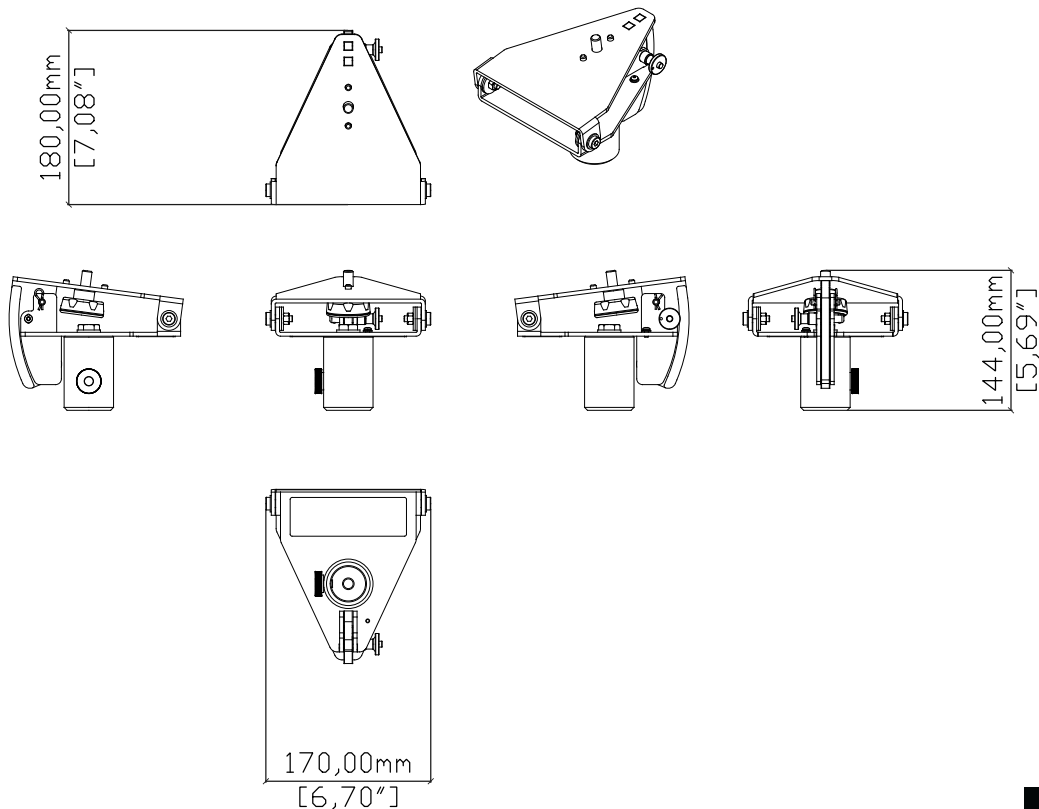

T12POLERIG

POLE-MOUNT BRACKET FOR T12 CABINETS

TORUS

Features

- Deploy a single landscape T12 cabinet on a pole when used in conjunction with ASF20045 pole-mount adapter (included)
- Variable aim selection with a maximum -15° vertical aim for either T12 cabinet

Applications

- Touring and installation of TORUS T12 cabinets

Contents

- 1 x T12POLERIG
- 1 x fly pin
- 1 x ASF20045

Technical Specifications

WEIGHT	1.84kg/4.0lb
MATERIAL	Weatherised polyester powder coated steel