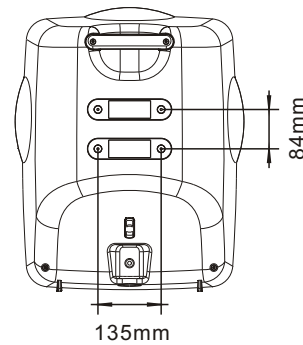

## SPECIFICATION

Transducers	LF: 12" × 1 HF: $\phi$ 34mm × 1
Frequency Response(-3dB)	55Hz-20kHz
Sensitivity(1m/1W)	95dB
Crossover Point	1.8kHz
Dispersion (H × V)	90° × 40° @ 40° × 90°
Power(RMS)	300W
Power(Program)	600W
Power(Peak)	1200W
SPL(1m)	120dB
MAX. SPL(1m)	126dB
Rated Impedance	8 $\Omega$
DC Impedance	6.5 $\Omega$
THD	< 3%
Input Connectors	NL4 × 2, 1+ 1-
Net Weight	15.5kg
Gross Weight	18.5kg
Dimensions(W × D × H)	440 × 374 × 542mm
Packing Dimensions(W × D × H)	490 × 420 × 608mm

## DIMENSION

Top view

Front view

Side view

Back view