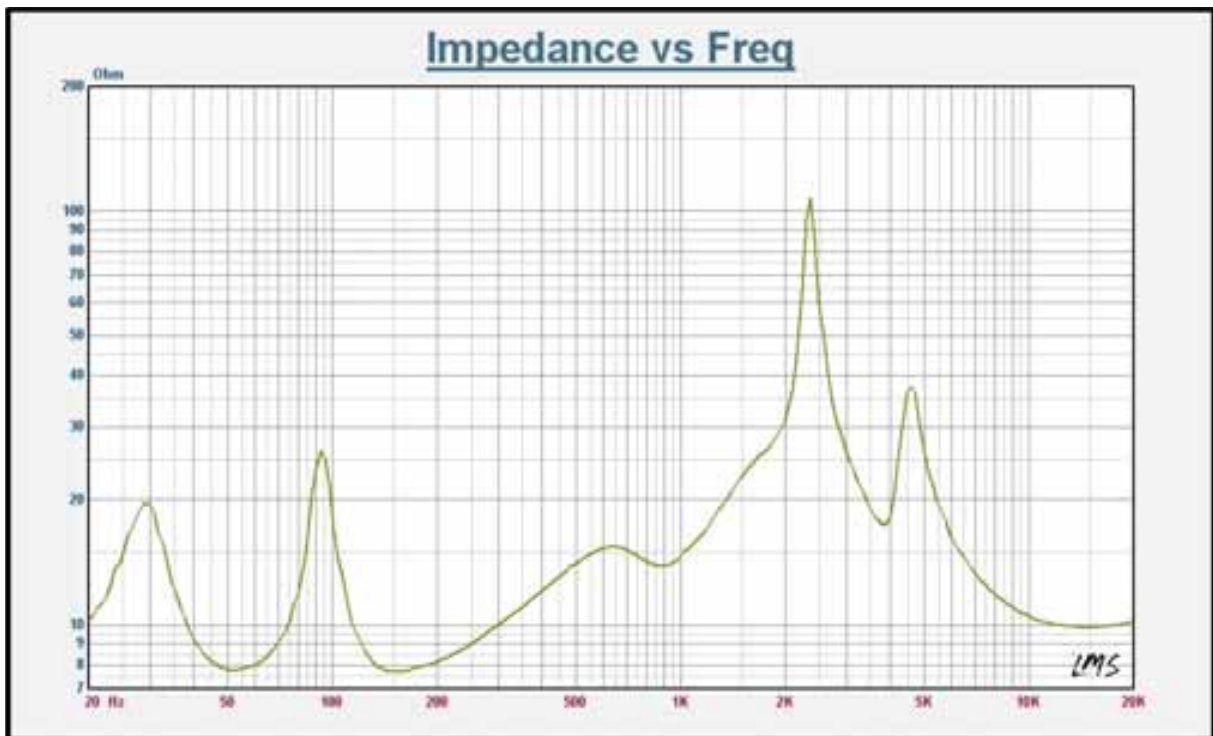

IMPEDANCE RESPONSE