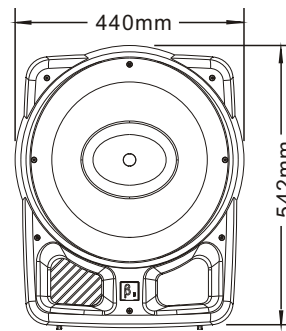

## SPECIFICATION

Transducers	LF: 12" × 1 HF: $\phi$ 34mm × 1
Frequency Response(-3dB)	55Hz-20kHz
Sensitivity(1m/1W)	95dB
Crossover Point	1.8kHz
Dispersion (H × V)	90° × 40° @ 40° × 90°
Power(RMS)	300W
Power(Program)	600W
Power(Peak)	1200W
SPL(1m)	120dB
MAX. SPL(1m)	126dB
Rated Impedance	8 $\Omega$
DC Impedance	6.5 $\Omega$
THD	< 3%
Input Connectors	NL4 × 2, 1+ 1-
Net Weight	15.5kg
Gross Weight	18.5kg
Dimensions(W × D × H)	440 × 374 × 542mm
Packing Dimensions(W × D × H)	490 × 420 × 608mm

## THD

## DIMENSION

Top view

Front view

Side view

Back view