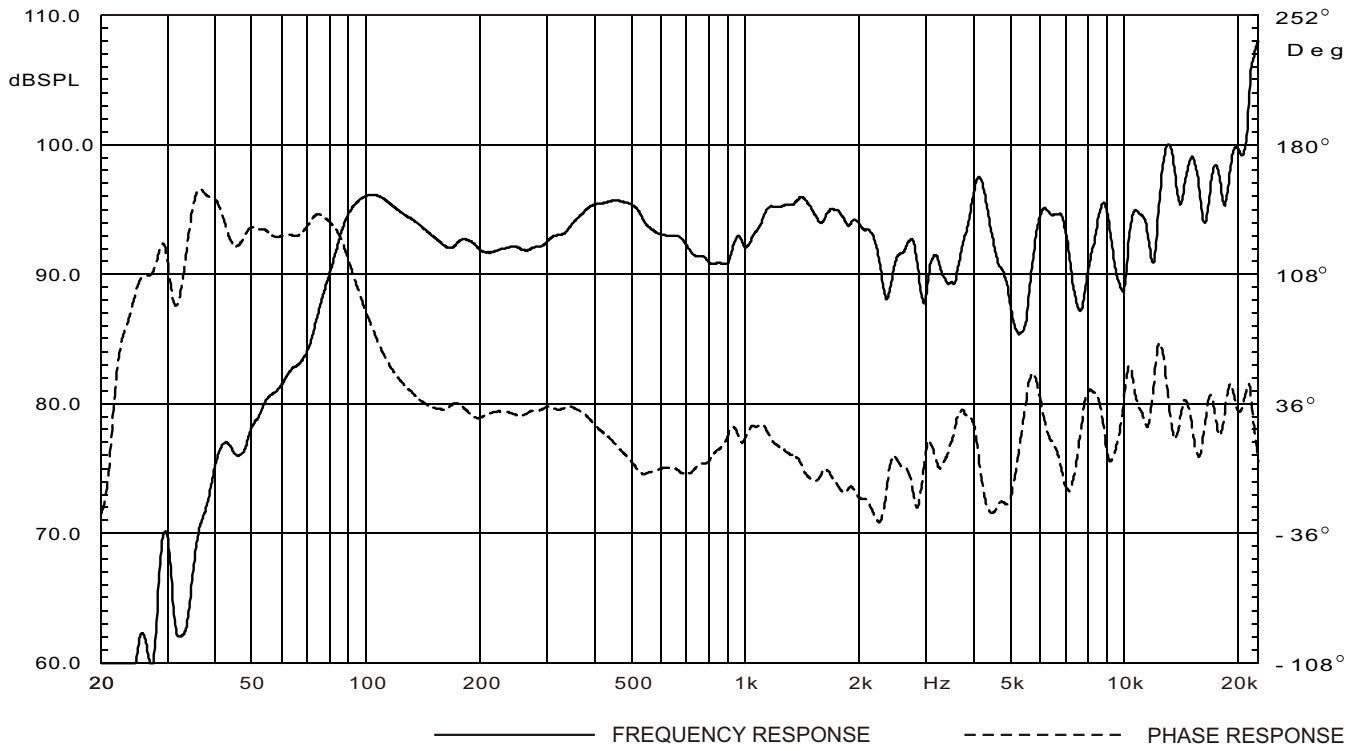

FREQUENCY RESPONSE /PHASE RESPONSE