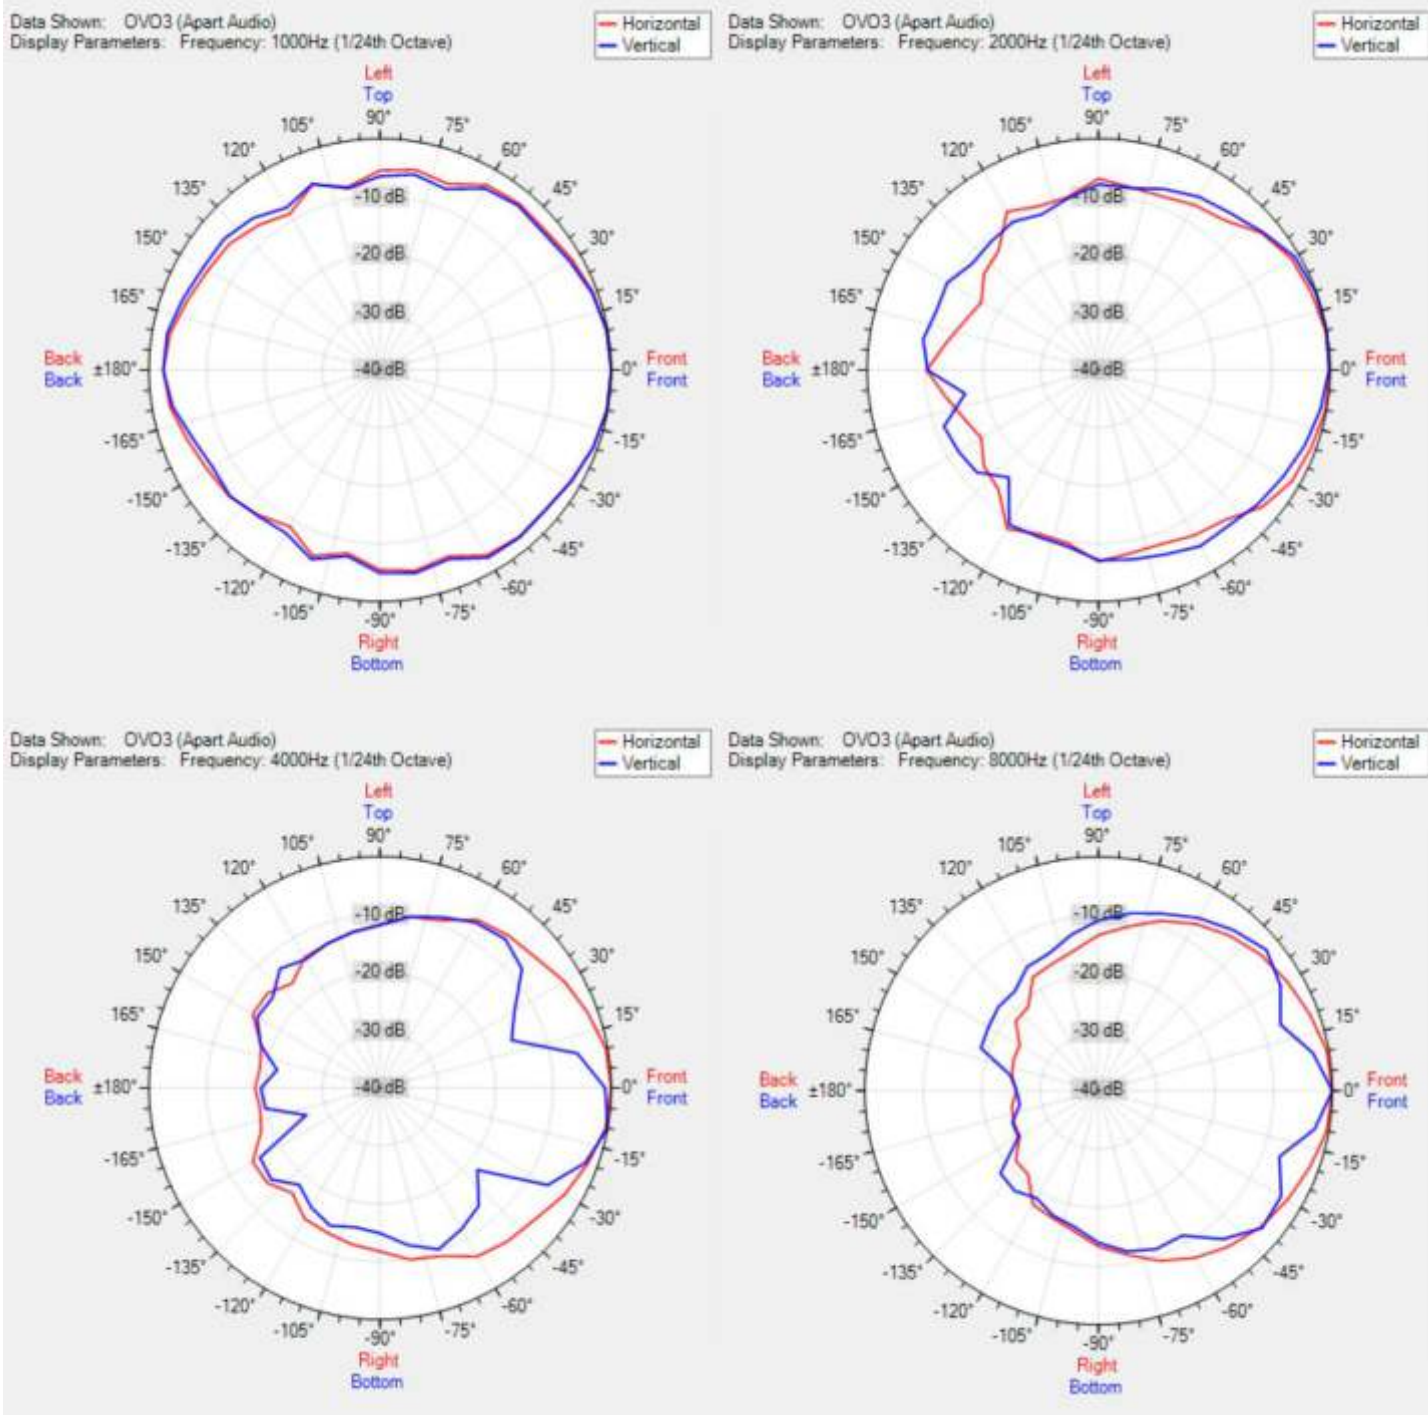

OVO3-BL

3" small design loudspeaker, black

The OVO3 is a 3" low impedance small design two-way loudspeaker. This speaker is loved for its price and sound quality and because of its elegant design the OVO3 loudspeakers fit into every interior. This newcomer in the OVO Series can be used in more residential places and for background music in smaller retail-stores, restaurants...

The OVO3 uses a bracket system that allows you to position the loudspeaker in a variety of different angles. In case you want to install the OVO3 on a flat surface, this can easily be done with the supplied pad.

TECHNICAL SPECIFICATIONS

height in mm	160	width in mm	110
depth in mm	117	loudspeaker system	2-way
woofer size in inch	3	woofer cone material	coated paper
tweeter size in inch	1	mounting system	turn / tilt bracket
colour	black / white	impedance (ohms)	8
low impedance dynamic power in watts	40	low impedance RMS power in watts	20
SPL 1W/1m in dB	82	max SPL 1m in dB	97
frequency response in Hz	90 - 20K	main construction material	ABS plastic
grille main material	steel	IP rating	
closest RAL colour (subject to deviations)	RAL9003 (W) / RAL9011 (BL)	Net weight product (kg)	0,80

POLAR PLOTS

[MORE PICTURES](#)