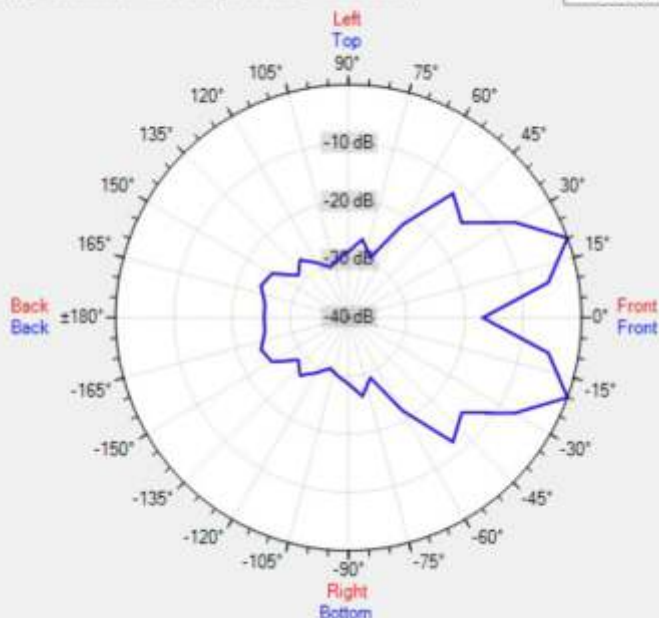

POLAR PLOTS

Data Shown: MPH31 (Apart Audio)
Display Parameters: Frequency: 1000Hz (1/24th Octave)

Horizontal
Vertical

Data Shown: MPH31 (Apart Audio)
Display Parameters: Frequency: 2000Hz (1/24th Octave)

Horizontal
Vertical

Data Shown: MPH31 (Apart Audio)
Display Parameters: Frequency: 4000Hz (1/24th Octave)

Horizontal
Vertical

Data Shown: MPH31 (Apart Audio)
Display Parameters: Frequency: 8000Hz (1/24th Octave)

Horizontal
Vertical

MORE PICTURES