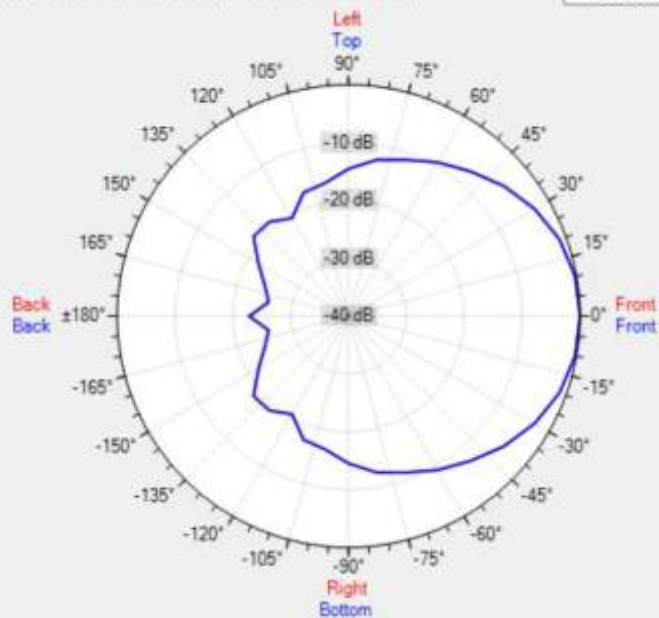

TECHNICAL SPECIFICATIONS

| | | | |
|-----------------------------------|--------------|--|-------------------|
| outside diam. in mm | 0 | height in mm | 170 |
| width in mm | 226 | depth in mm | 244 |
| loudspeaker system | single cone | woofer size in inch | 5,25 |
| woofer cone material | coated paper | mounting system | U-bracket |
| colour | grey | 100V transformer power taps in watts | 30 - 15 - 7.5 - 4 |
| impedance in ohms | 8 | low impedance dynamic power in watts | 30 |
| low impedance RMS power in watts | 30 | SPL 1W/1m in dB | 92 |
| max SPL 1m in dB | 107 | frequency response in Hz | 120 - 15 k |
| main construction material | ABS plastic | IP rating | 54 |
| applicable low impedance | yes | applicable in 100V | yes |
| Vertical dispersion angle 1000 Hz | 180° | closest RAL colour (subject to deviations) | RAL9006 |
| Net weight product (kg) | 2.00 | | |

POLAR PLOTS

Data Shown: MPH31 (Apart Audio)
Display Parameters: Frequency: 1000Hz (1/24th Octave)

Horizontal
Vertical

Data Shown: MPH31 (Apart Audio)
Display Parameters: Frequency: 2000Hz (1/24th Octave)

Horizontal
Vertical

Data Shown: MPH31 (Apart Audio)
Display Parameters: Frequency: 4000Hz (1/24th Octave)

Horizontal
Vertical

Data Shown: MPH31 (Apart Audio)
Display Parameters: Frequency: 8000Hz (1/24th Octave)