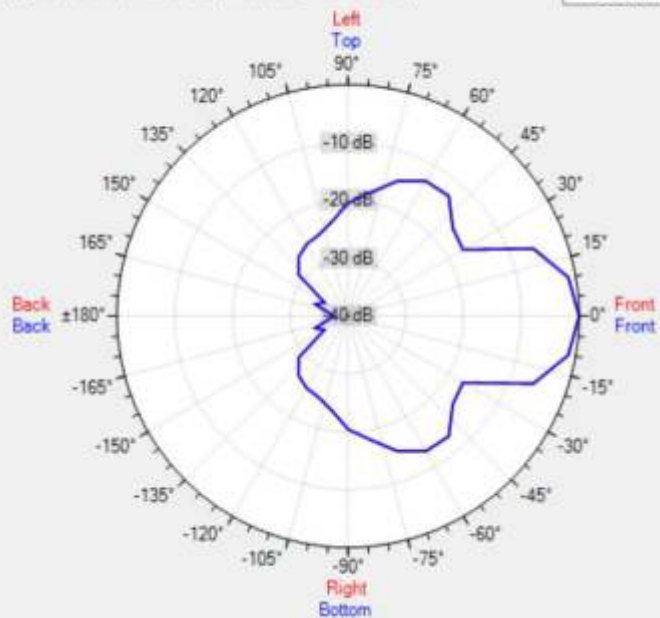

Data Shown: MPH31 (Apart Audio)
Display Parameters: Frequency: 4000Hz (1/24th Octave)

Horizontal
Vertical