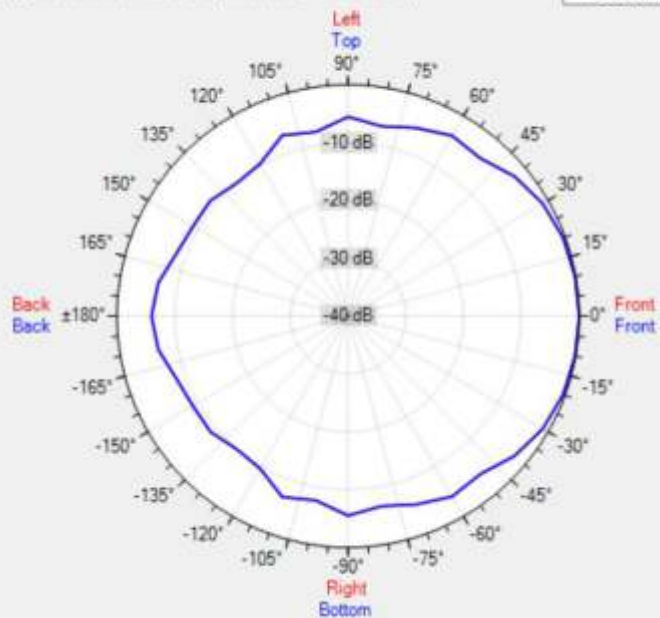

TECHNICAL SPECIFICATIONS

| | | | |
|-----------------------------------|--------------|--|-------------------|
| outside diam. in mm | 0 | height in mm | 170 |
| width in mm | 226 | depth in mm | 244 |
| loudspeaker system | single cone | woofer size in inch | 5,25 |
| woofer cone material | coated paper | mounting system | U-bracket |
| colour | grey | 100V transformer power taps in watts | 30 - 15 - 7.5 - 4 |
| impedance in ohms | 8 | low impedance dynamic power in watts | 30 |
| low impedance RMS power in watts | 30 | SPL 1W/1m in dB | 92 |
| max SPL 1m in dB | 107 | frequency response in Hz | 120 - 15 k |
| main construction material | ABS plastic | IP rating | 54 |
| applicable low impedance | yes | applicable in 100V | yes |
| Vertical dispersion angle 1000 Hz | 180° | closest RAL colour (subject to deviations) | RAL9006 |
| Net weight product (kg) | 2.00 | | |

POLAR PLOTS

Data Shown: MPH31 (Apart Audio)
Display Parameters: Frequency: 1000Hz (1/24th Octave)

Horizontal
Vertical

Data Shown: MPH31 (Apart Audio)
Display Parameters: Frequency: 2000Hz (1/24th Octave)