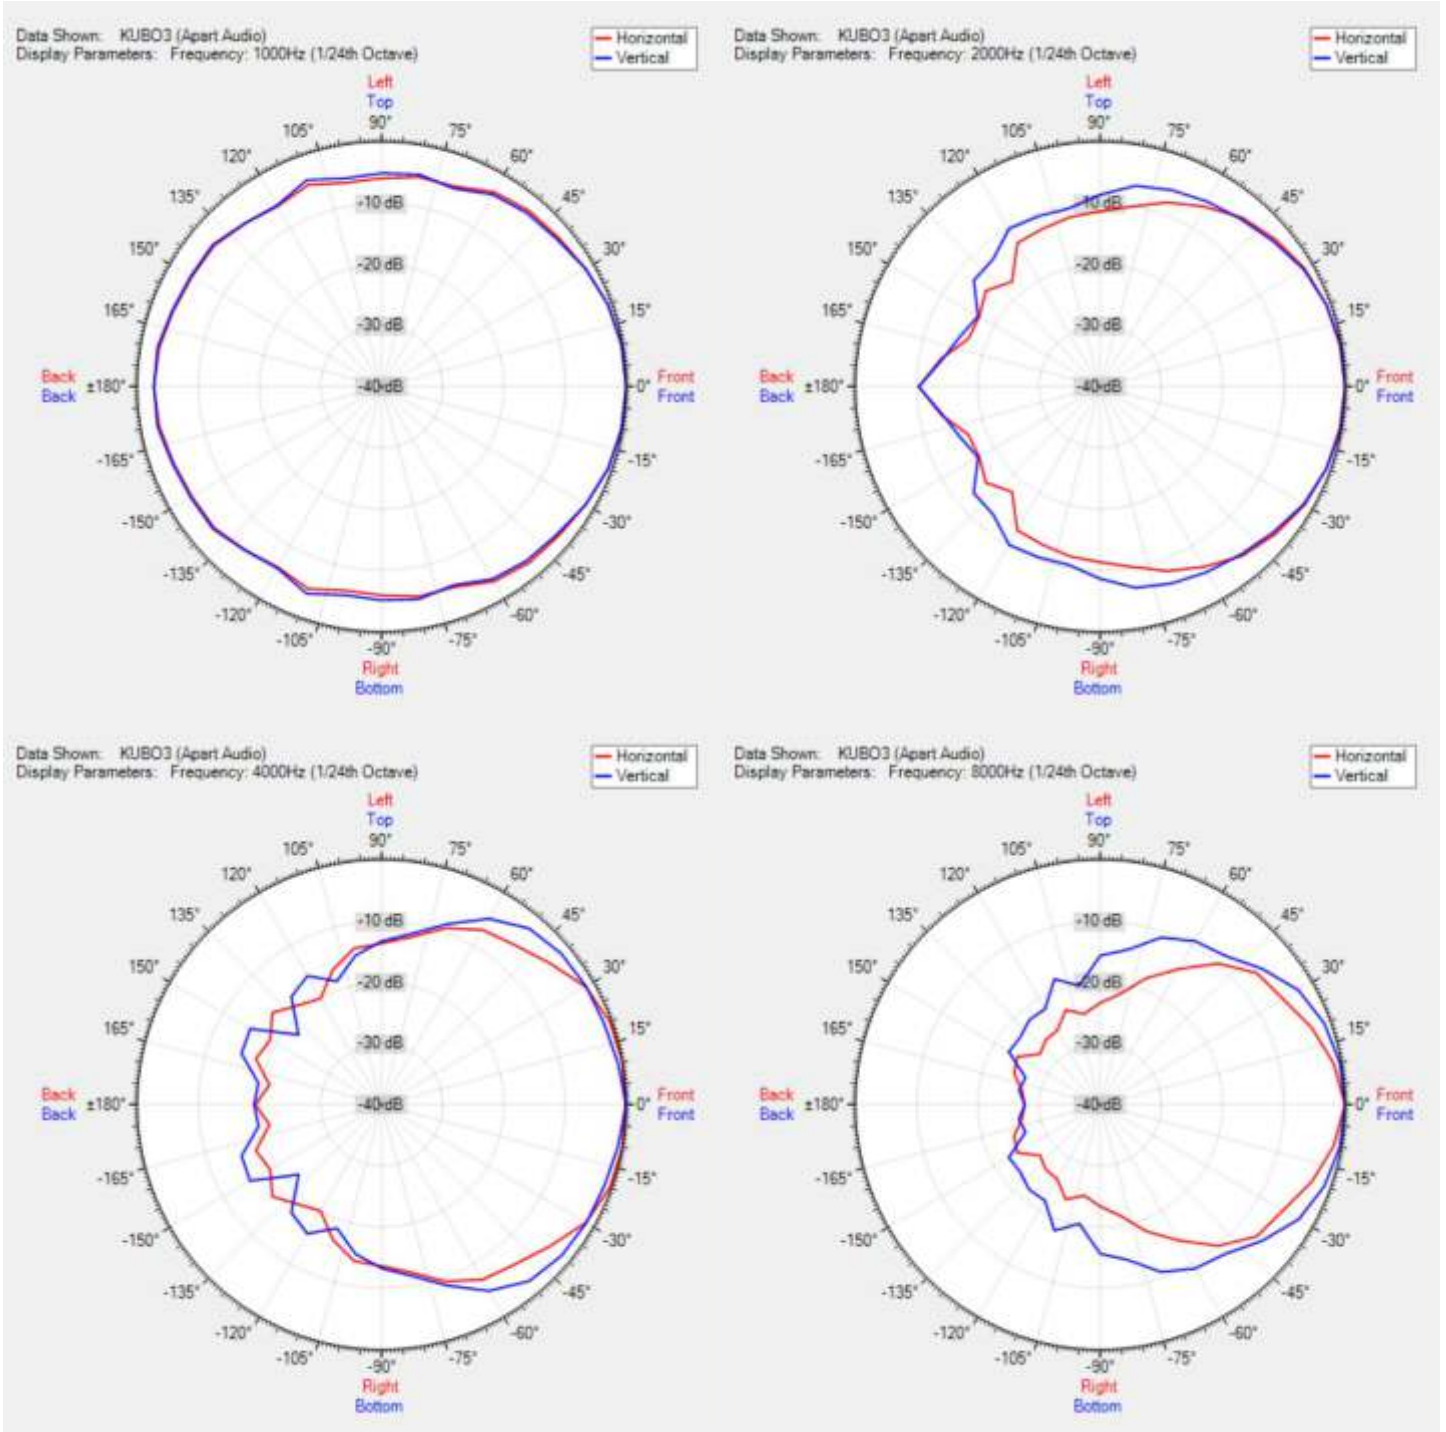

## KUBO3-BL

3" compact design full range cabinet  
loudspeaker, black

The compact KUBO3 design loudspeaker comes with a 3" full range driver unit and bass reflex port providing a fast and dynamic bass response. The exceptional symmetrical cube-shaped designed KUBO3 produces 40 watts dynamic power at 8 ohms. The K-Mount bracket combined with the carefully designed fixing K-bolts grant you a safe and comfortable loudspeaker hook-up.

The easy cable management and 140° vertical or horizontal mounting possibility allows you to install the KUBO3 everywhere on any type of wall or ceiling. The in & link connection with euroblock connectors, offers easy daisy chaining of multiple KUBO loudspeakers. The installer friendly end-caps, held in place by 14 integrated strong neodymium magnets, hide all connections and bracket hardware on both sides. The unseen original and timeless KUBO cabinet will blend audio in with any kind of interior, adding elegance to any architect designed environment.

### TECHNICAL SPECIFICATIONS

height in mm	125	width in mm	131
depth in mm	109	loudspeaker system	full range
woofer size in inch	3	woofer cone material	polypropylene
mounting system	U-bracket	colour	black / white
impedance (ohms)	8	low impedance dynamic power in watts	40
low impedance RMS power in watts	25	SPL 1W/1m in dB	89
max SPL 1m in dB	101	frequency response in Hz	94 - 20K
main construction material	ABS plastic	grille main material	steel
IP rating		Horizontal dispersion angle 1000 Hz	180°
Vertical dispersion angle 1000 Hz	180°	closest RAL colour (subject to deviations)	RAL9016 (W) / RAL9011 (BL)
Net weight product (kg)	0,97		

POLAR PLOTS

MORE PICTURES

ACCESSORIES

**LRAPRE-BL**

Premium light rail adaptor KUBO3/5,SDQ5P,OVO5, pack of 2

**LRABAS-BL**

Basic light rail adaptor KUBO3/5, SDQ5P, OVO5, pack of 10